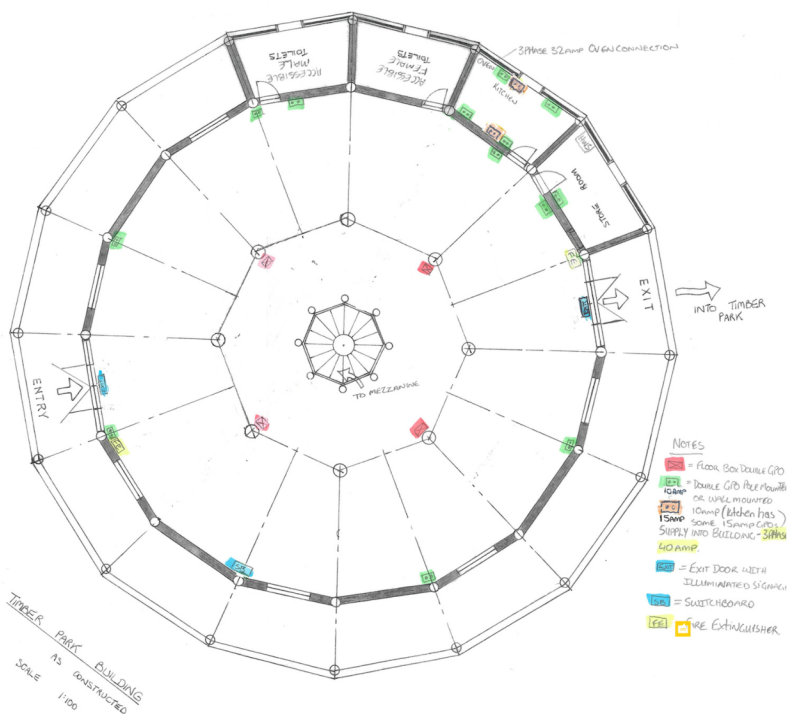

Hire details

Shire of Manjimup

Phone: (08) 9771 7777

Email: info@manjimup.wa.gov.au

Manjimup Heritage Park